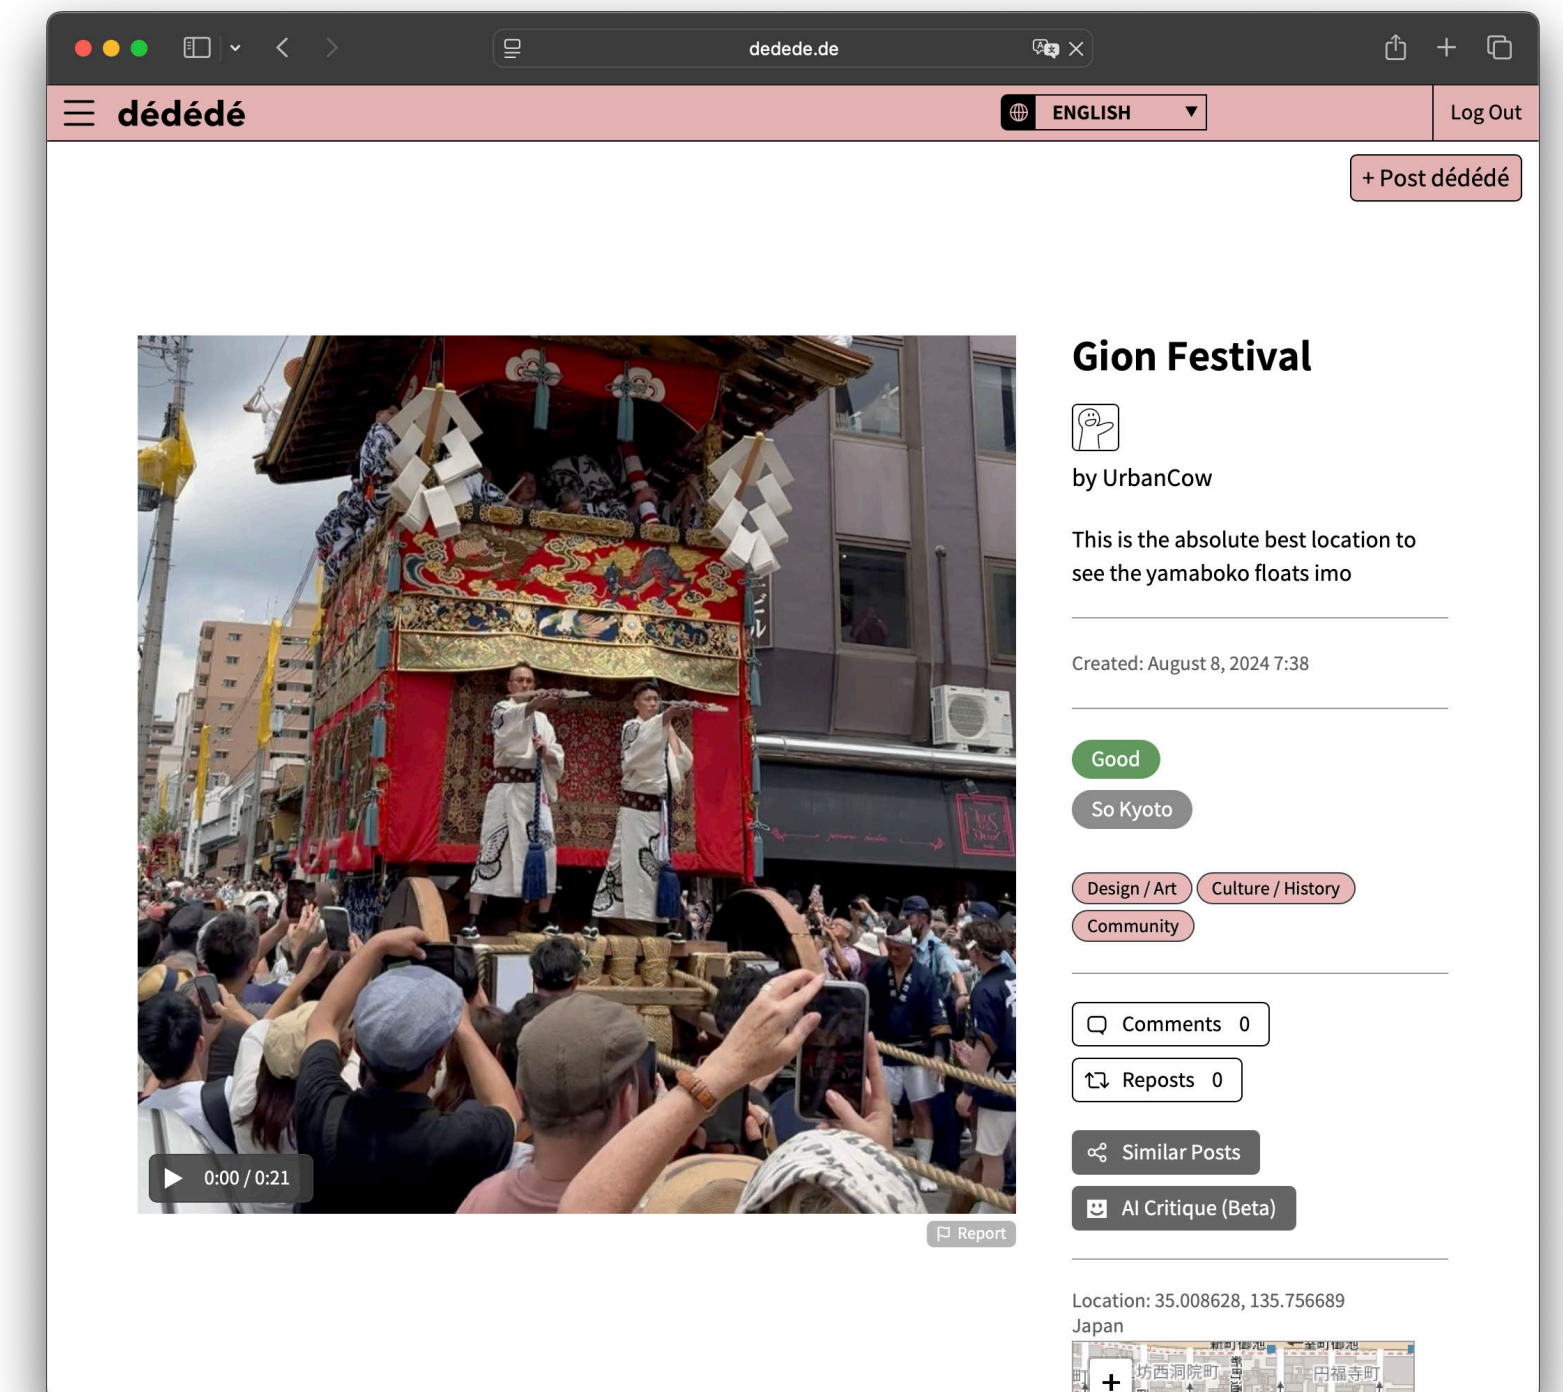

Browsing dédédé

The dédédé home page shows thumbnails of users' posts in a grid layout.

Please click on one of the posts — you will jump to a page that contains the post's details.

A post can contain the following information.

- Title
- Images
- Description
- Collections ("Good", "Bad", "Why", etc.)
- Tags ("Design / Art", "Culture / History", etc.)
- Audio
- Location