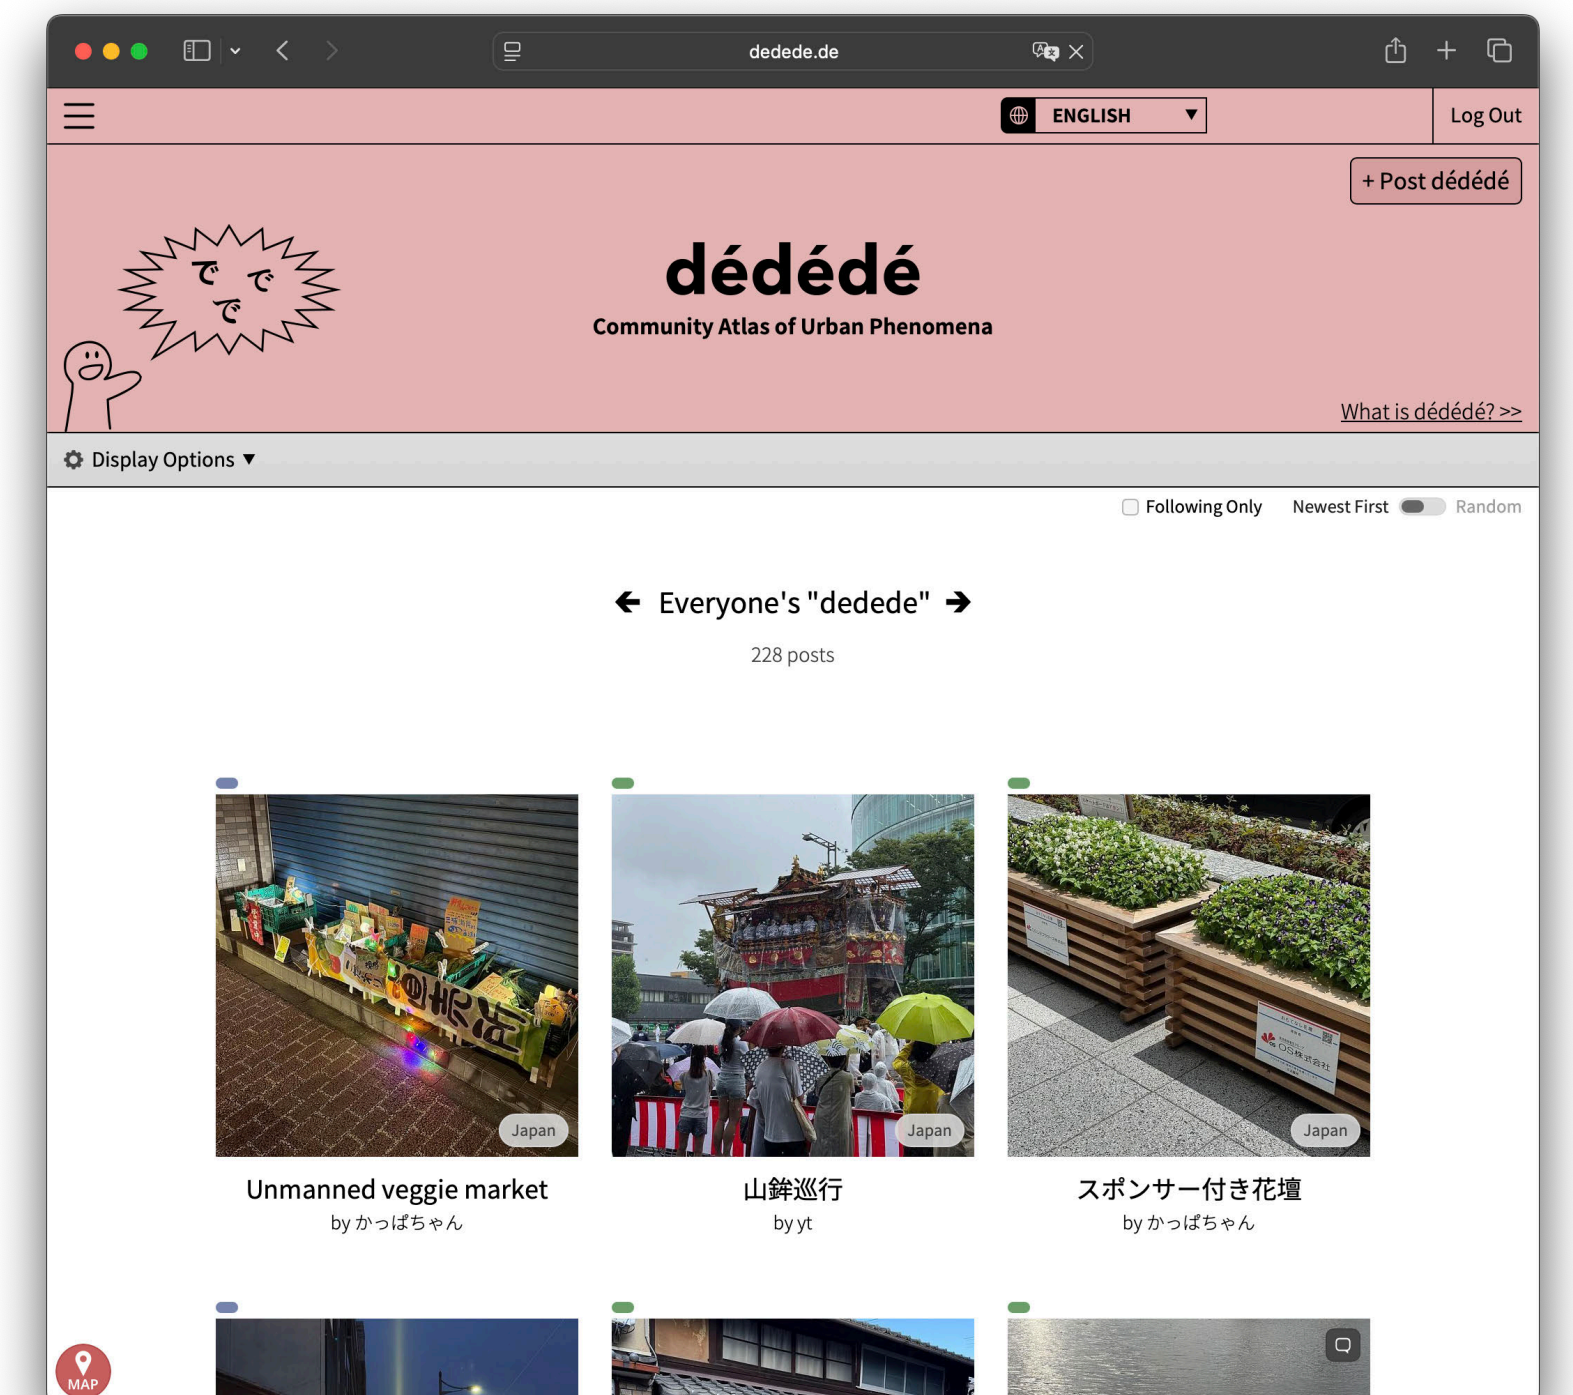

How to Use

On your PC or smartphone, open a browser of your choice (Chrome, Safari, etc.) and enter <https://dedede.de/en/> in the address bar.

dédédé is a web application, and does not require any additional apps to be installed on your device. It is also free to use!

IMPORTANT: Before using dédédé, please first read our terms of service at the following URL, and only use the site if you agree to the terms. Children under the age of 13 may not use dédédé.

<https://dedede.de/en/terms>